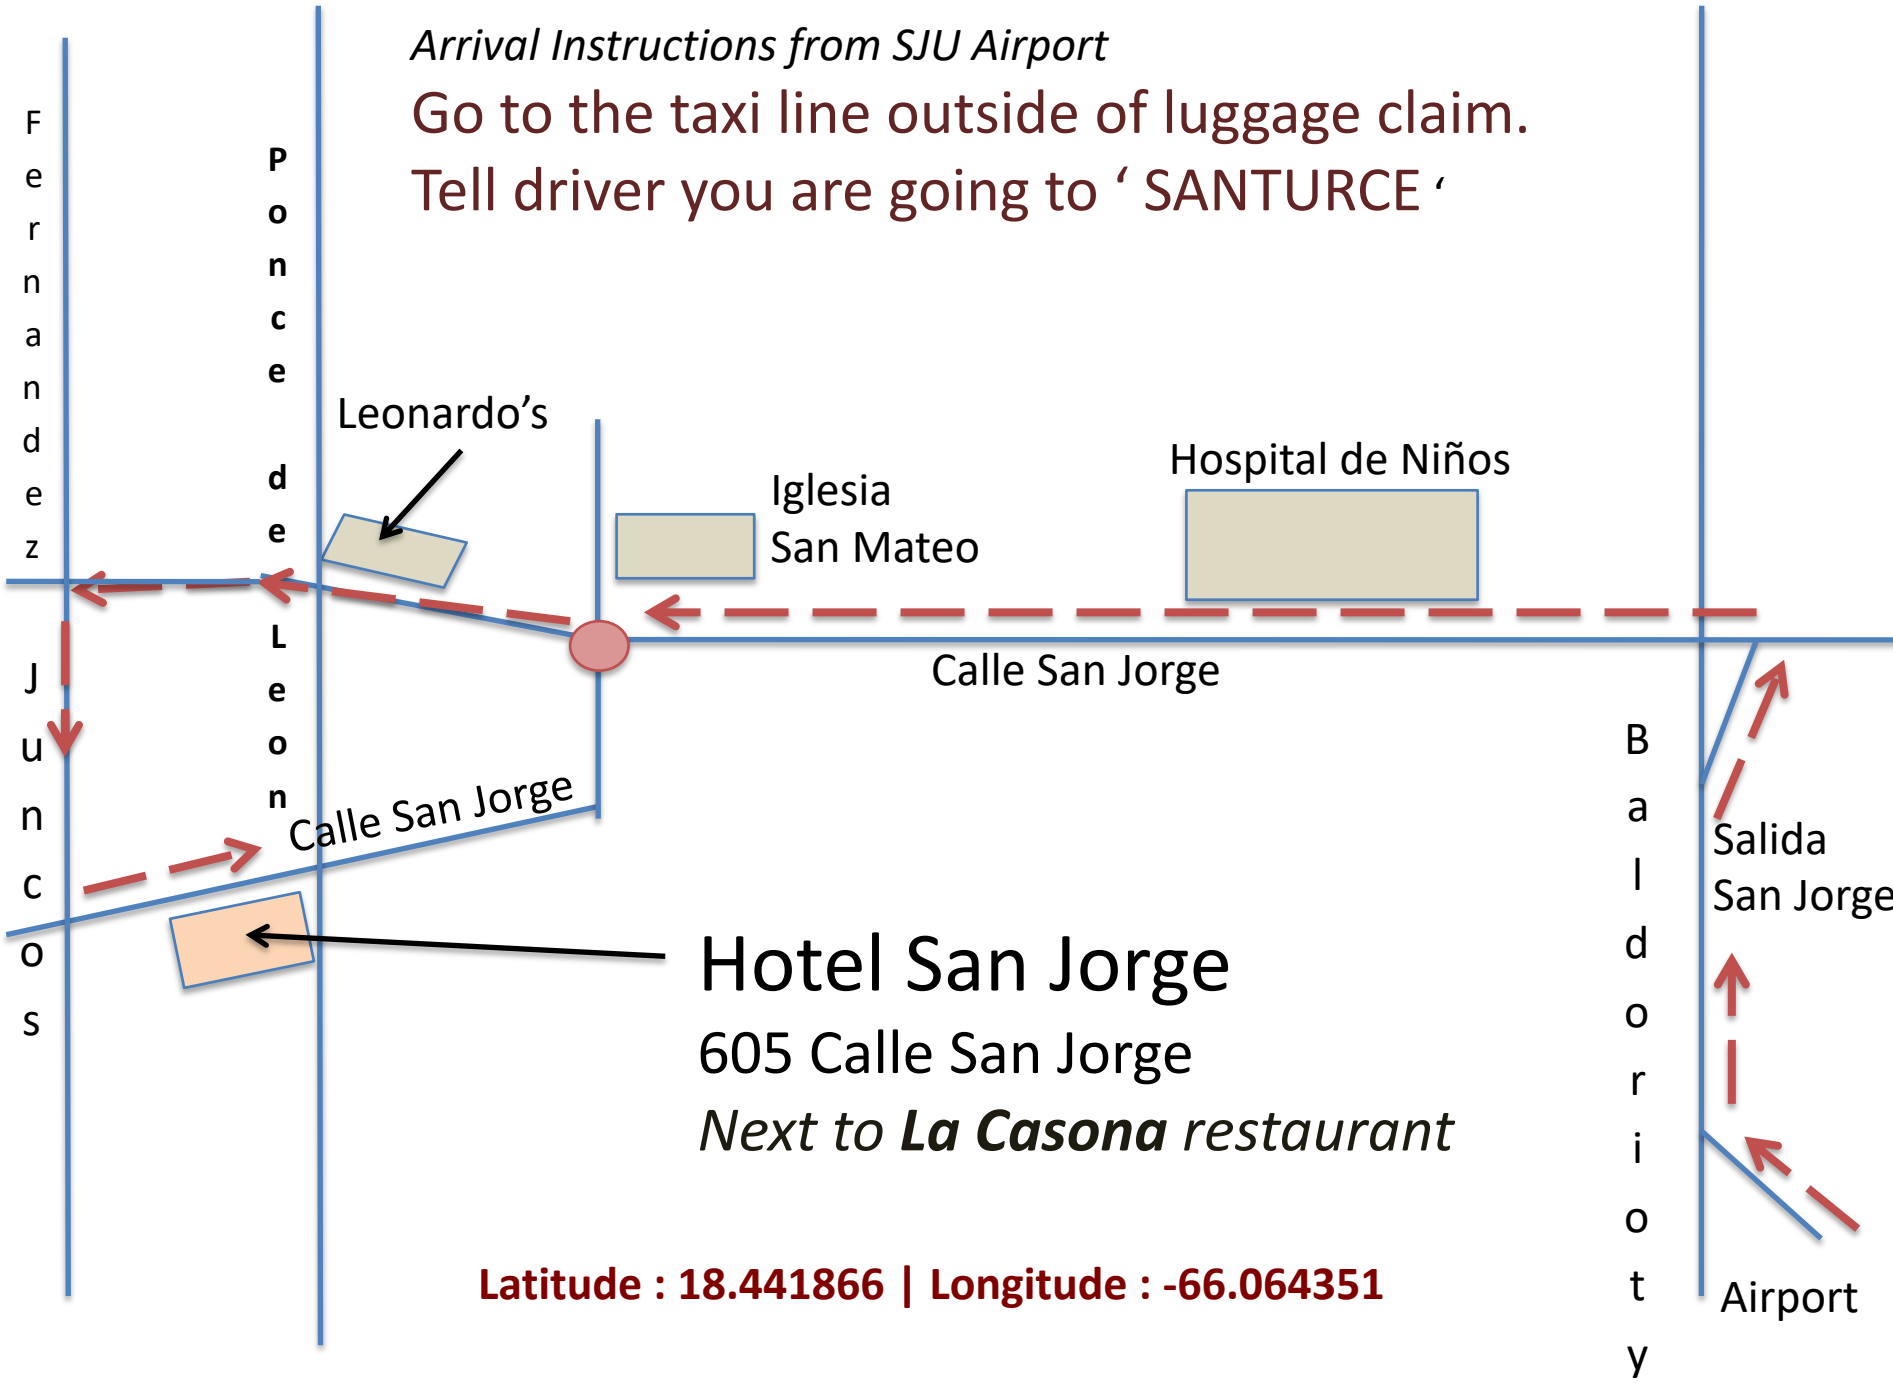

Arrival Instructions from SJU Airport

Go to the taxi line outside of luggage claim.

Tell driver you are going to 'SANTURCE'

Hotel San Jorge
605 Calle San Jorge
Next to La Casona restaurant

Latitude : 18.441866 | Longitude : -66.064351